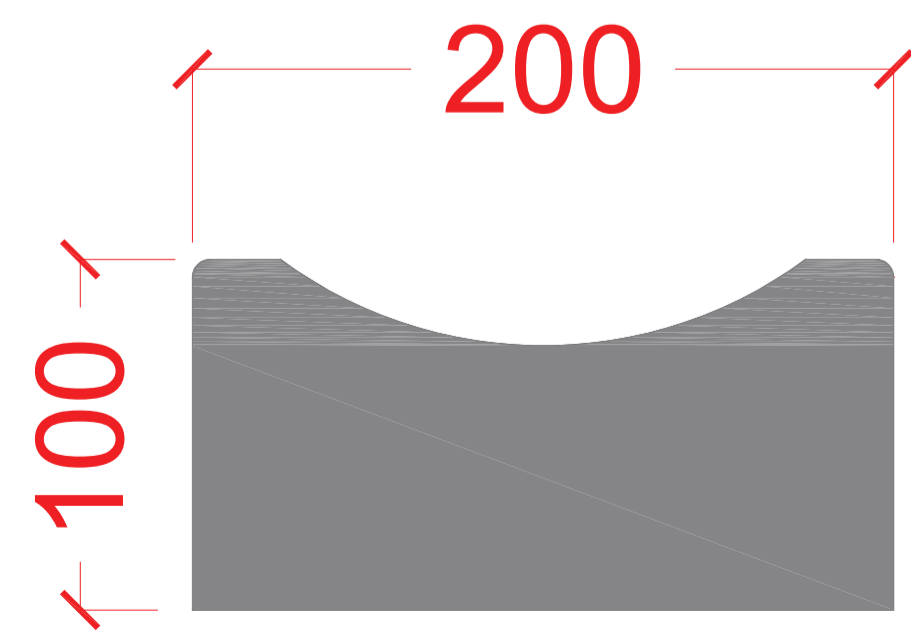

Road Aqua Channels - Pressed

Available Sizes;

250 mm x 125 mm

200 mm x 100 mm

CHANNEL PROFILE

SIDE PROFILE

CHANNEL PROFILE

SIDE PROFILE