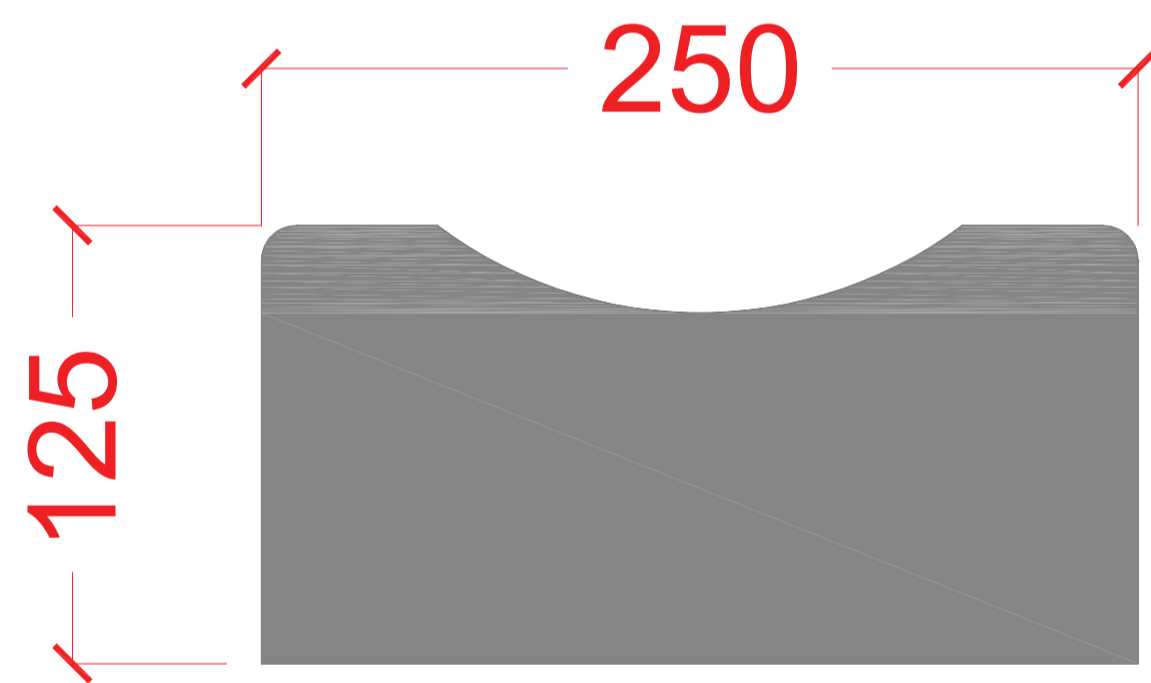

Road Aqua Channels - Pressed

Available Sizes;

250 mm x 125 mm

200 mm x 100 mm

CHANNEL PROFILE

SIDE PROFILE

CHANNEL PROFILE

SIDE PROFILE