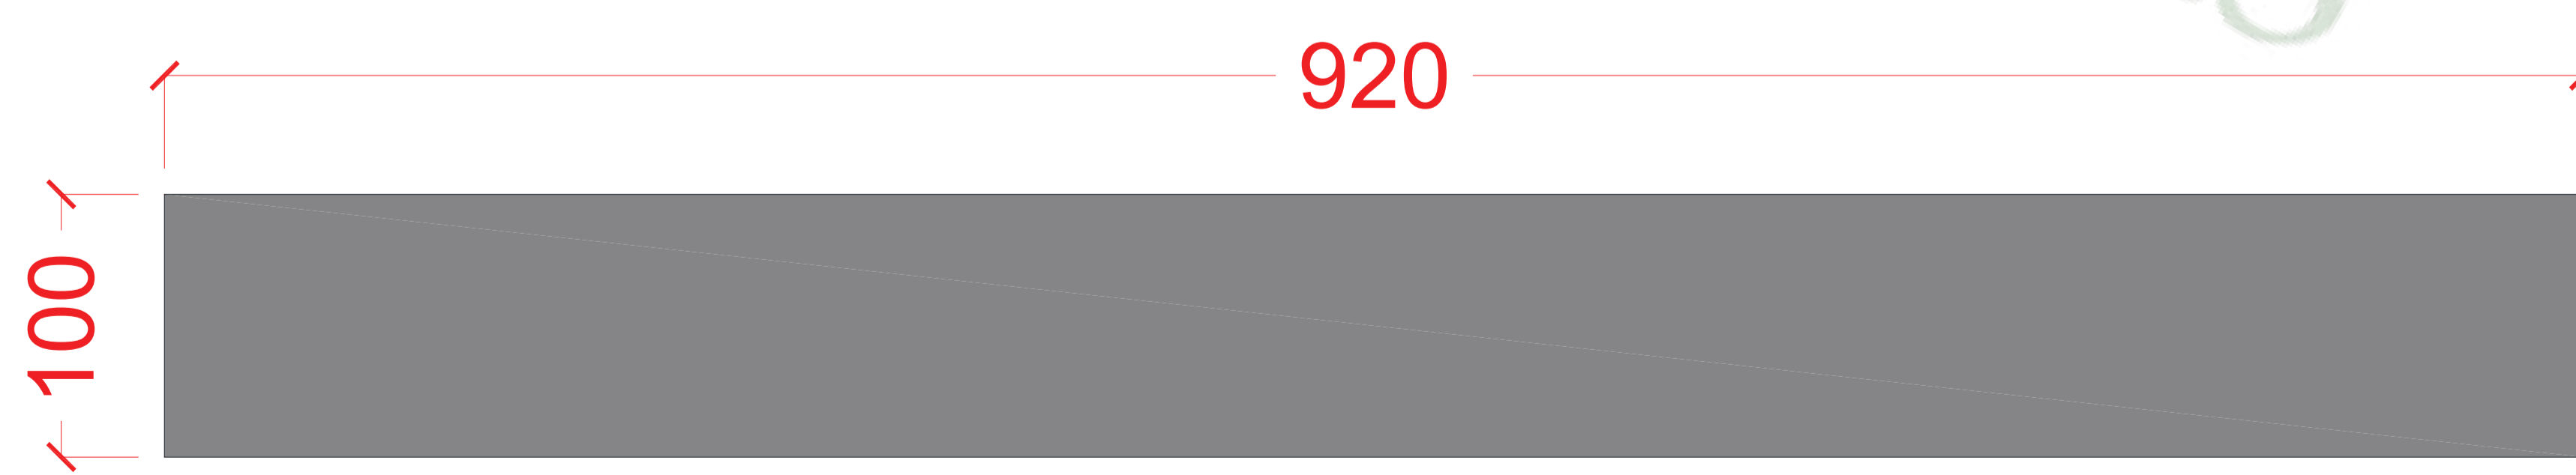

Road Aqua Channels - Pressed

Available Sizes;

250 mm x 125 mm

200 mm x 100 mm

CHANNEL PROFILE

SIDE PROFILE

CHANNEL PROFILE

SIDE PROFILE