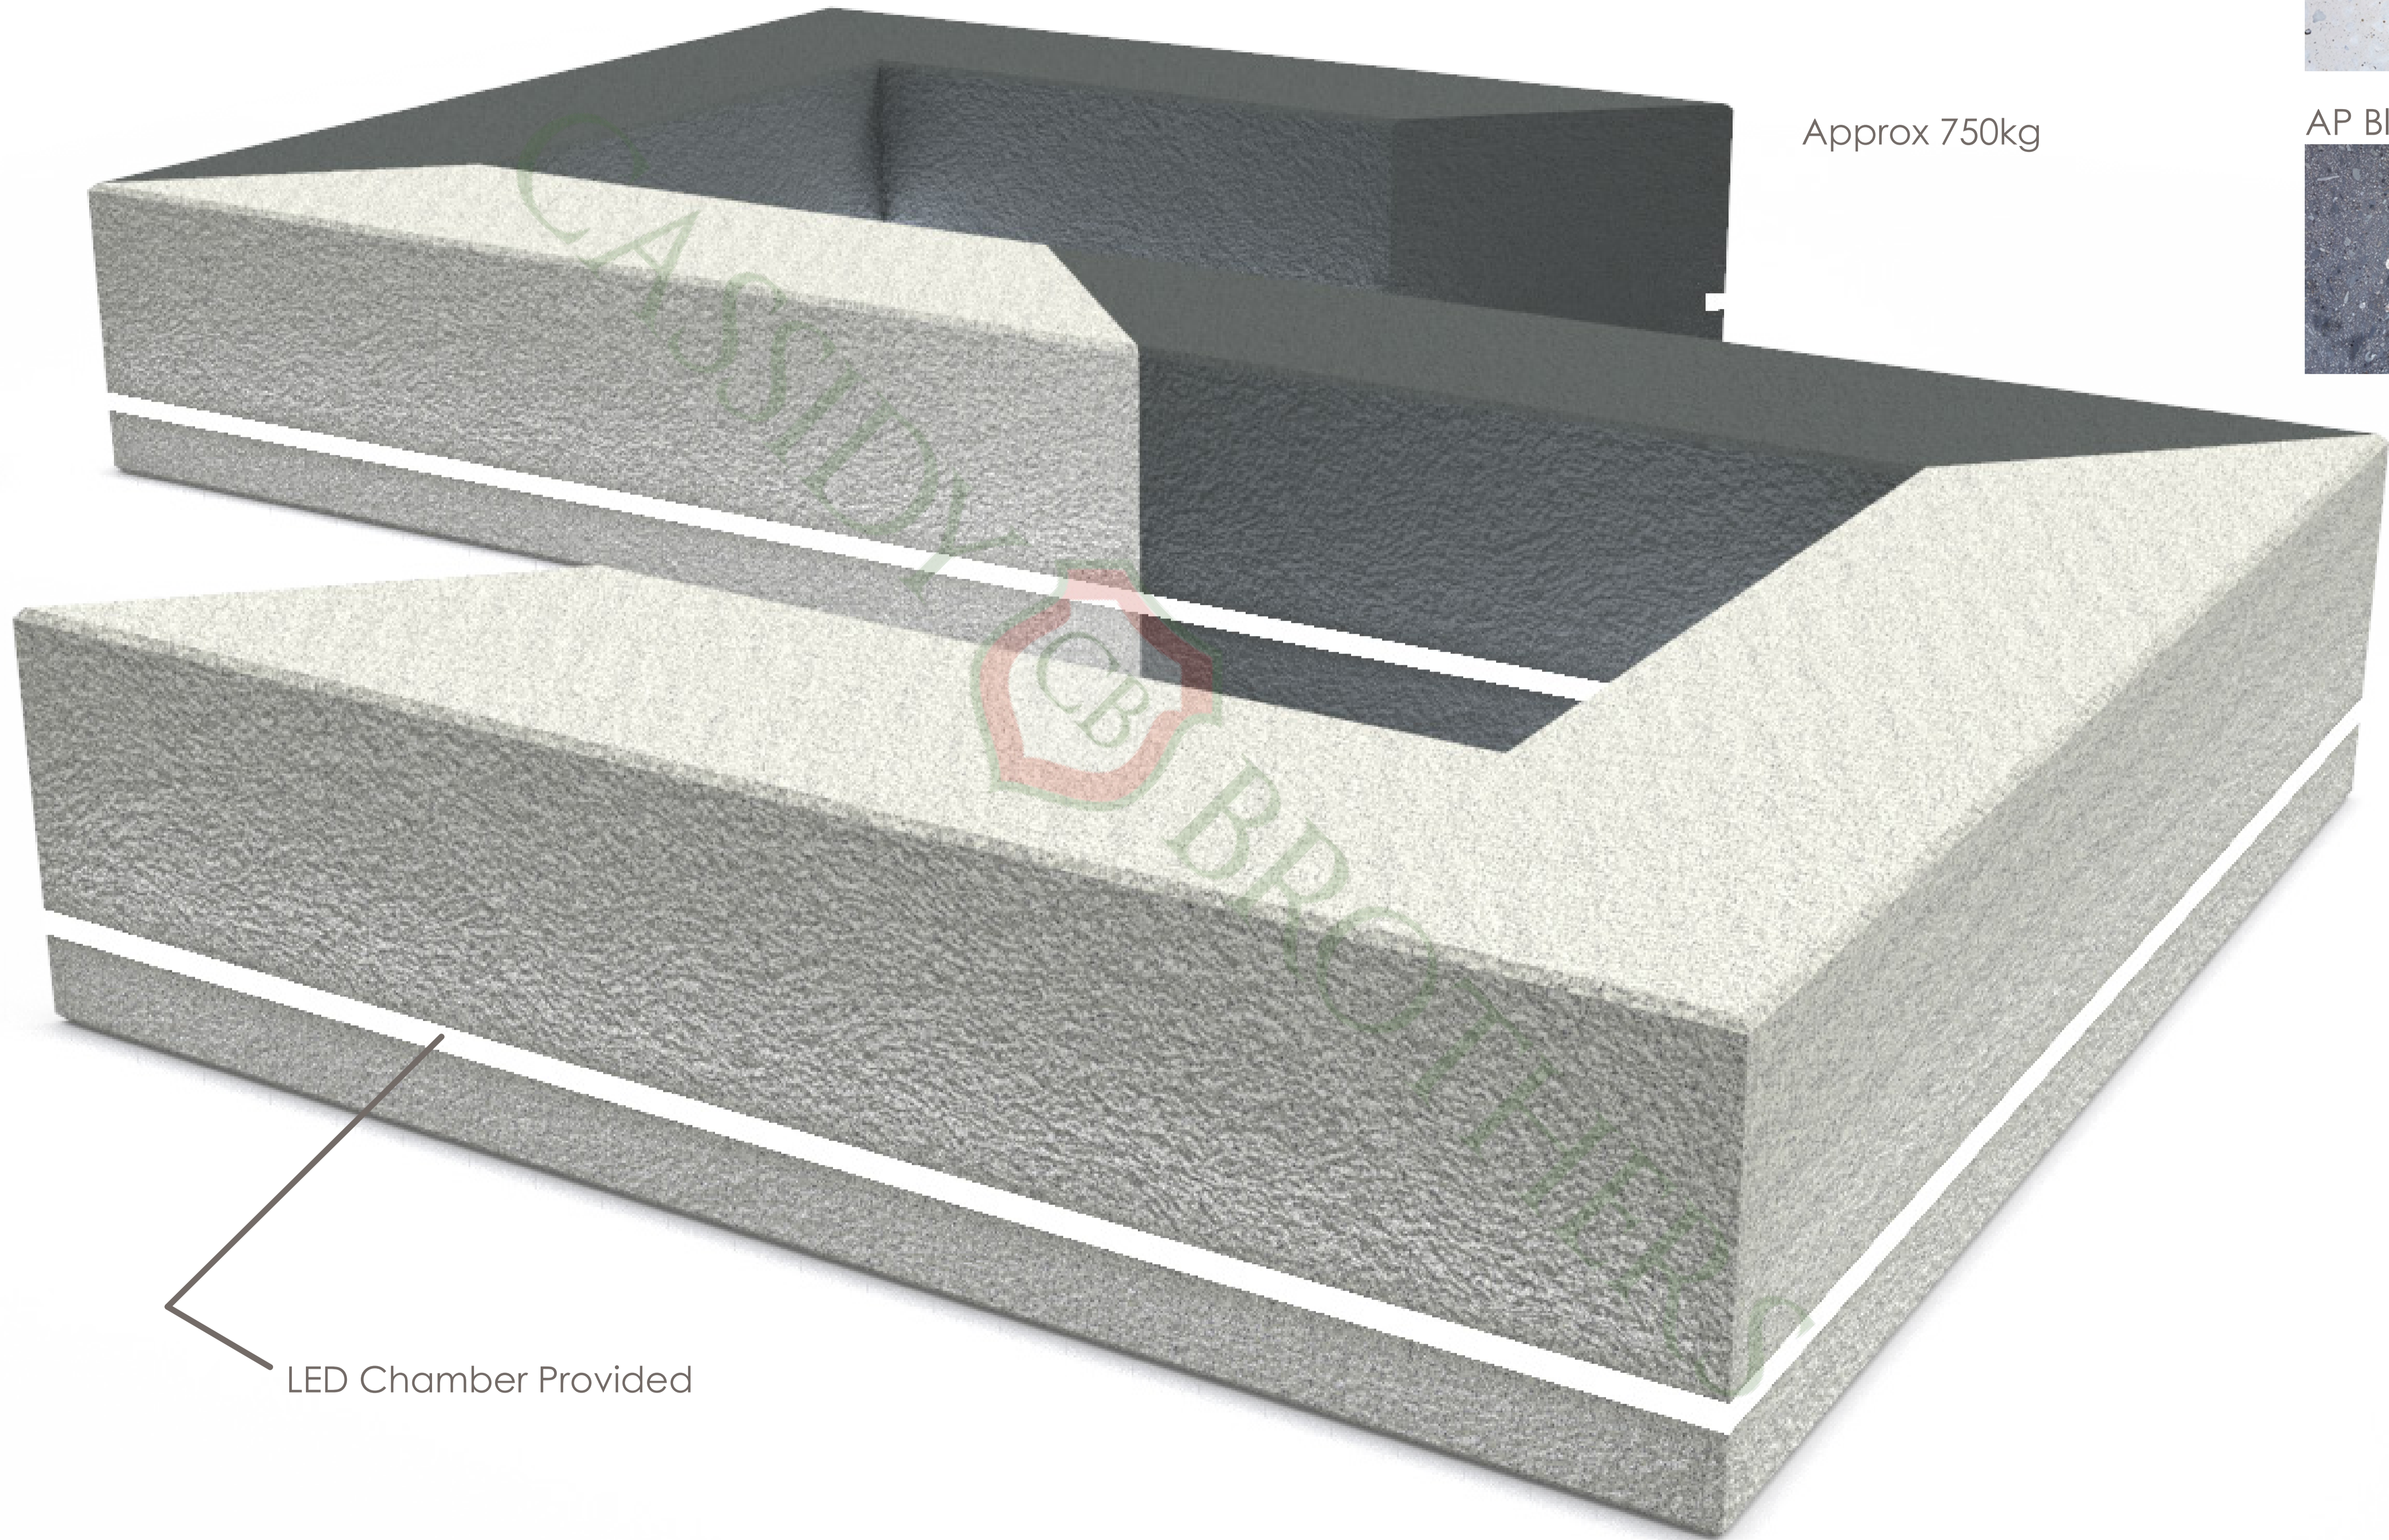

The Weatherby Bench with LEDs

Approx 750kg

Available in;
CP White

AP Black

LED Chamber Provided

www.cassidybros.ie